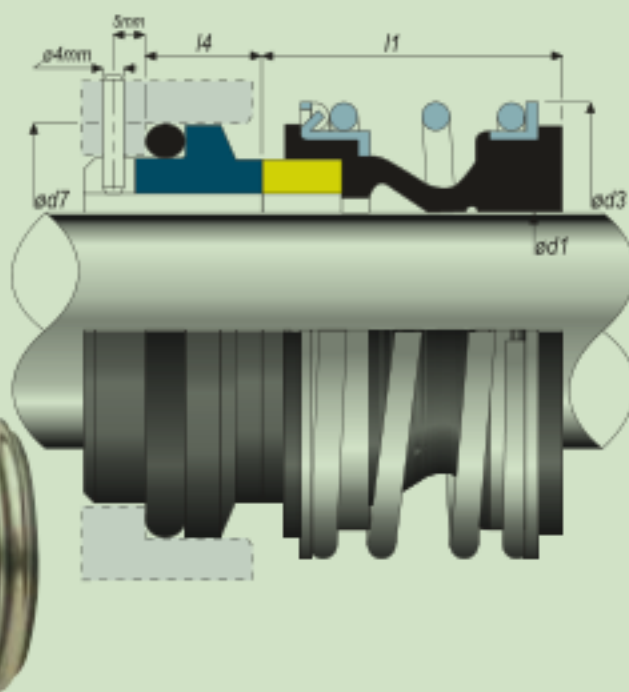

HMMG1/ALC

Seals to suit Alfa Laval ALC Pumps (D Series Seals)

d1		d3		d7		l1		l4	
Metric	Inches	Metric	Inches	Metric	Inches	Metric	Inches	Metric	Inches
40.0	1.575	60.0	2.362	58.0	2.283	30.0	1.181	14.0	0.551
53.0	2.087	76.0	2.992	73.0	2.875	33.0	1.299	15.0	0.591
60.0	2.362	85.0	3.346	80.0	3.150	38.0	1.496	15.0	0.591