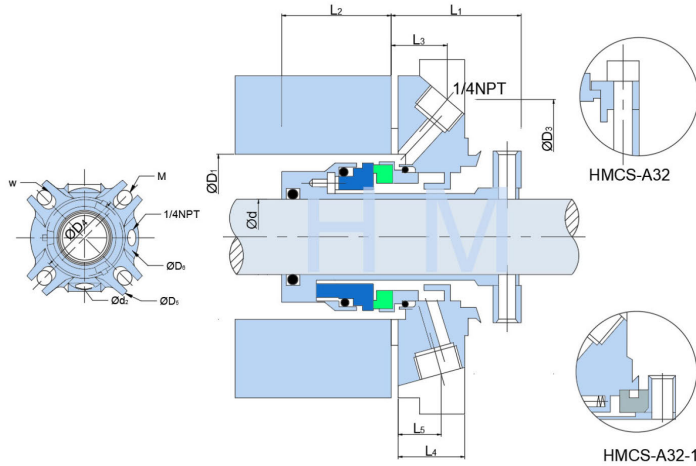

HMCS-A32(SISS)

Type: Single Cartridge Seal
 Replacement: AES SISS, SISR
 Temperature: -30°C to +205°C
 Pressure: ≤2.1Mpa
 Speed: ≤25m/s
 Material: B,A,Q1,Q2,U2,E,V,K,F,G,M

hengmi@meseal.com

d	d2	D1		D3	D4	D5	D6	W		M	L1	L2	L3	L4	L5	O
		min	max					min	max							
24	1/4NPT	41.0	48.6	71.4	57.2	104.8	79.1	71.2	92.8	12	38.3	28.2	17.9	23.8	15.0	10
25	1/4NPT	41.0	48.6	71.4	57.2	104.8	79.1	71.2	92.8	12	38.3	28.2	17.9	23.8	15.0	10
28	1/4NPT	44.0	52.6	76.2	60.4	108.0	82.6	74.3	96.0	12	38.3	28.2	17.0	23.8	14.1	10
30	1/4NPT	46.0	54.7	78.0	63.5	111.1	84.1	77.5	99.0	12	38.3	28.2	17.8	23.8	13.0	10
32	1/4NPT	48.0	54.7	78.5	63.5	111.1	84.1	77.5	99.0	12	38.3	28.2	17.8	23.8	13.0	10
33	1/4NPT	49.0	54.7	78.5	63.5	111.1	84.1	77.5	99.0	12	38.3	28.2	17.8	23.8	13.0	10
33K	1/4NPT	49.0	54.7	82.5	63.5	98.5	97.0	77.5	86.5	12	36.8	27.7	13.7	21.7	13.7	15
35	1/4NPT	51.0	58.6	78.5	66.7	111.1	83.8	80.7	99.0	12	38.3	28.2	17.6	23.8	13	10
38	1/4NPT	58.0	63.6	85.7	72.0	127.0	92.1	85.9	115.0	12	36.8	28.0	16.2	21.7	12.7	10
40	1/4NPT	60.0	64.7	85.7	72.0	127.0	92.1	85.9	115.0	12	36.8	28.0	16.2	21.7	12.7	10
43	1/4NPT	63.0	68.6	89.7	76.8	133.4	94.9	90.8	121.3	12	36.8	28.0	16.1	21.7	13.0	10
43K	1/4NPT	63.0	71.7	93.5	81.0	119.7	101.6	95.0	107.6	12	43.8	28.0	18.9	17.1	22.9	45
45	1/4NPT	65.0	70.2	88.9	76.8	133.4	95.3	90.8	121.4	12	36.8	28.0	16.1	21.7	12.7	10
48	1/4NPT	67.0	70.2	88.9	76.8	133.4	95.3	90.8	121.4	12	36.8	28.0	16.2	21.7	12.7	10
50	1/4NPT	70.0	77.7	95.3	86.0	139.7	101.6	100.0	127.7	12	36.8	28.0	16.2	21.7	12.7	10
53	1/4NPT	73.0	84.7	101.3	93.6	146.1	108.0	111.1	130.0	16	36.8	28.0	16.2	21.7	13.4	10
55	1/4NPT	75.0	84.7	101.3	93.6	146.1	108.0	111.1	130.0	16	36.8	28.0	16.2	21.7	13.4	10
58	1/4NPT	78.0	84.7	11.3	93.6	146.1	108.0	111.1	130.0	16	36.8	28.0	16.2	21.7	13.4	10
60	1/4NPT	80.0	89.6	104.4	100	152.4	114.3	117.5	136.4	16	36.8	28.0	16.2	21.7	13.7	10
63	3/8NPT	82.6	98.6	121.2	109.5	177.8	126.8	127.0	161.8	16	39.5	27.4	18.8	23.9	13.5	10
65	3/8NPT	85.7	98.7	121.2	109.5	177.8	126.8	127.0	161.8	16	39.5	27.4	18.8	23.9	13.5	10
70	3/8NPT	90.0	98.7	121.2	109.5	177.8	126.8	127.0	161.8	16	39.5	27.4	18.8	23.9	13.5	10
75	3/8NPT	98.4	113.5	130.6	125.4	190.5	137.2	142.9	174.5	16	39.7	33.0	18.5	23.9	13.8	10
80	3/8NPT	101.6	113.5	130.6	125.4	190.5	138.1	142.9	174.5	16	39.7	33.0	18.0	23.9	13.8	10
85	3/8NPT	108.0	121.5	140.2	135.0	203.2	146.0	156.0	185.0	20	39.7	33.0	18.9	23.9	13.4	10