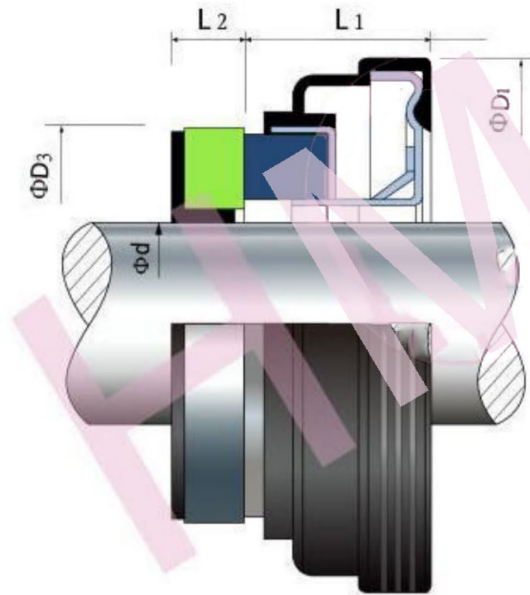

# ABS-07(282)

Type: Suit for ABS AF and PIRANHA Series  
Pumps  
Replacement: Vulcan 282  
Temperature: -20°C to +120°C  
Pressure :  $\leq 1.2\text{Mpa}$   
Speed:  $\leq 10\text{m/s}$   
Material : B,A,Q1,Q2,U2,P,E,N,V,F,G

d (mm)	D1	D3	L1	L2	O.E.M.Part Number
25	52	41.3	12	5.0	11100027&28
30	57	41.3	12	5.5	11100029