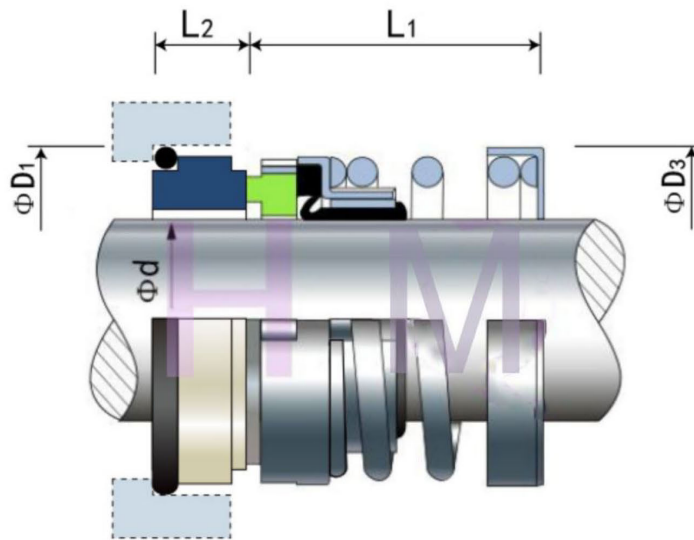

ABS-11 (215)

Type: Suit ABS JUMBO J-Series and Piranha Series Pumps.
 Replacement: Vulcan 215
 Temperature: -20 to +120°C
 Pressure: ≤1.2Mpa
 Speed: ≤10m/s
 Material: B,A1,Q1,Q2,U2,P,E,N,V,F,G,Alfa

d		D1		D3		L1		L2		O.E.M Part Number
mm	inch	mm	inch	mm	inch	mm	inch	mm	inch	
20	0.787	35	1.378	34	1.339	22.0	0.866	7.2	0.283	11 110086
25	0.984	38	1.496	38	1.496	24.5	0.965	9.5	0.374	11 110087
30	1.181	45	1.772	44	1.732	25.0	0.984	10.5	0.413	11 110088
45	1.771	64	2.520	61	2.402	37.2	1.465	13.6	0.535	11 110089