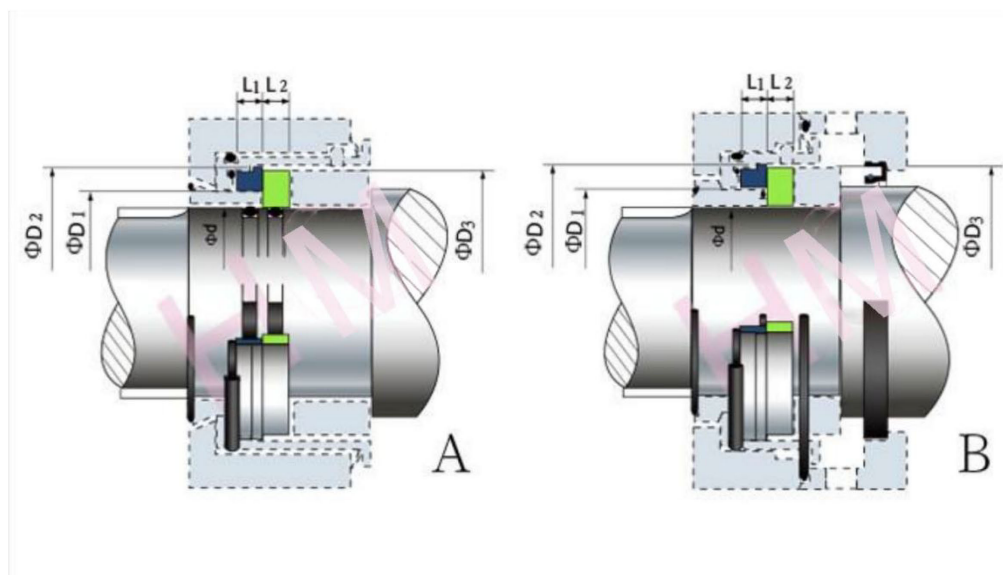

# HMFR-16(WOFB)

Type: Suit for FRISTAM FKF,FKFN,FLF  
FLFN,FLV Pumps  
Replacement: AES WOFB,Billi BB14-FK-FL-KIT  
Temperature: -40°C to +250°C  
Pressure :  $\leq 2.5$ Mpa  
Speed:  $\leq 15$ m/s  
Material : F,G

d (mm)	Size Code	O.E.M PUMP model
20	0200	FL55, FLF55
31	0300	FL75, FLF75
38	0380	FL100, FLF100
52	0500	FL130,FLF130