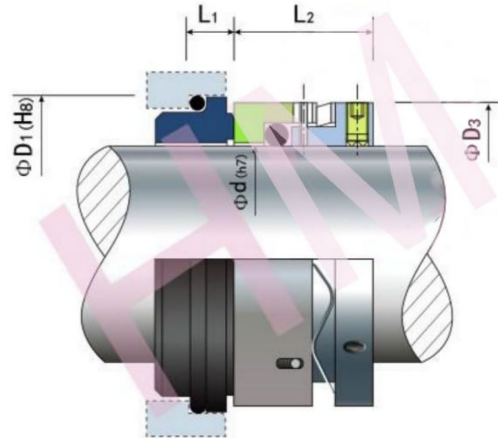

# HMOP-33A

Size(Inch)	d	D1	D3	L1	L3
33A-5/8	15.80	28.58	27.0	6.3	19.3
33A-16	16.00	28.58	27.0	6.3	19.3
33A-3/4	19.05	31.75	30.3	6.3	19.3
33A-24	24.00	35.46	34.2	7.6	19.3
33A-28	28.00	42.00	40.0	7.6	19.3
33A-1 1/8	28.58	41.27	40.0	7.6	19.3
33A-30	30.00	42.70	40.7	7.6	19.3
33A-1 1/4	31.75	44.20	42.5	7.6	19.3
33A-32	32.00	44.45	42.5	7.6	19.3
33A-35	35.00	47.62	45.6	7.6	19.3
33A-38	38.00	53.97	52.0	8.1	21.3
33A-1 3/4	44.45	60.32	58.3	8.1	21.3
33A-1 7/8	47.63	63.50	61.5	8.1	21.3
33A-50	50.00	63.96	62.0	8.1	21.3
33A-2	50.80	66.67	64.7	9.6	22.3
33A-2 1/8	53.98	73.02	71.0	9.6	22.3
33A-2, 15	54.61	75.00	73.0	9.6	22.3
33A-55	55.00	75.00	73.0	9.6	22.3
33A-63	63.00	83.00	79.3	9.1	26.0
33A-2 1/2	63.50	88.90	79.3	9.1	26.0
33A-2 3/4	69.85	95.20	88.9	9.1	26.0
33A-2 7/8	73.00	98.40	94.0	9.1	26.0
33A-75	75.00	100.40	96.0	9.1	26.0