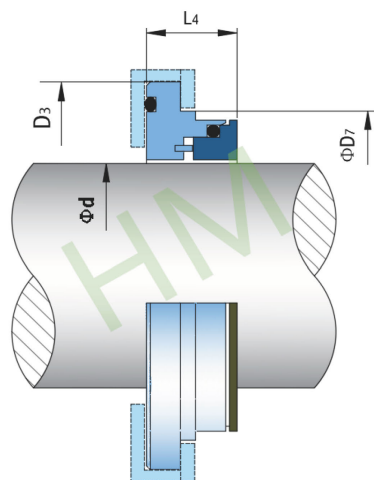

HMHX

Type: Stationary Face
Replacement: AES SOHX

d (mm)	Dp	D7	d8	L4
44.4	53.9	63.5	3.5	23.9
53.9	63.5	73.0	3.5	27.0
66.6	79.4	92.1	4.5	31.9

HMJX

Type: Stationary Face
Replacement: AES SOJX

d (mm)	D3	D7	L4
53.9	95.3	79.5	27.0
66.6	107.9	91.8	32.5
85.7	127.0	111.0	36.5