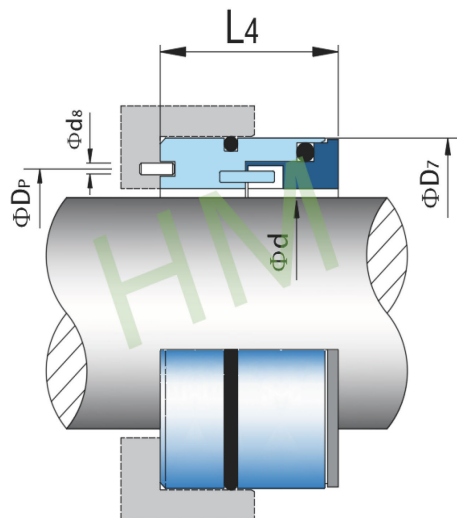

HMHX

Type: Stationary Face
Replacement: AES SOHX

d (mm)	Dp	D7	d8	L4
44.4	53.9	63.5	3.5	23.9
53.9	63.5	73.0	3.5	27.0
66.6	79.4	92.1	4.5	31.9

HMJX

Type: Stationary Face
Replacement: AES SOJX

d (mm)	D3	D7	L4
53.9	95.3	79.5	27.0
66.6	107.9	91.8	32.5
85.7	127.0	111.0	36.5